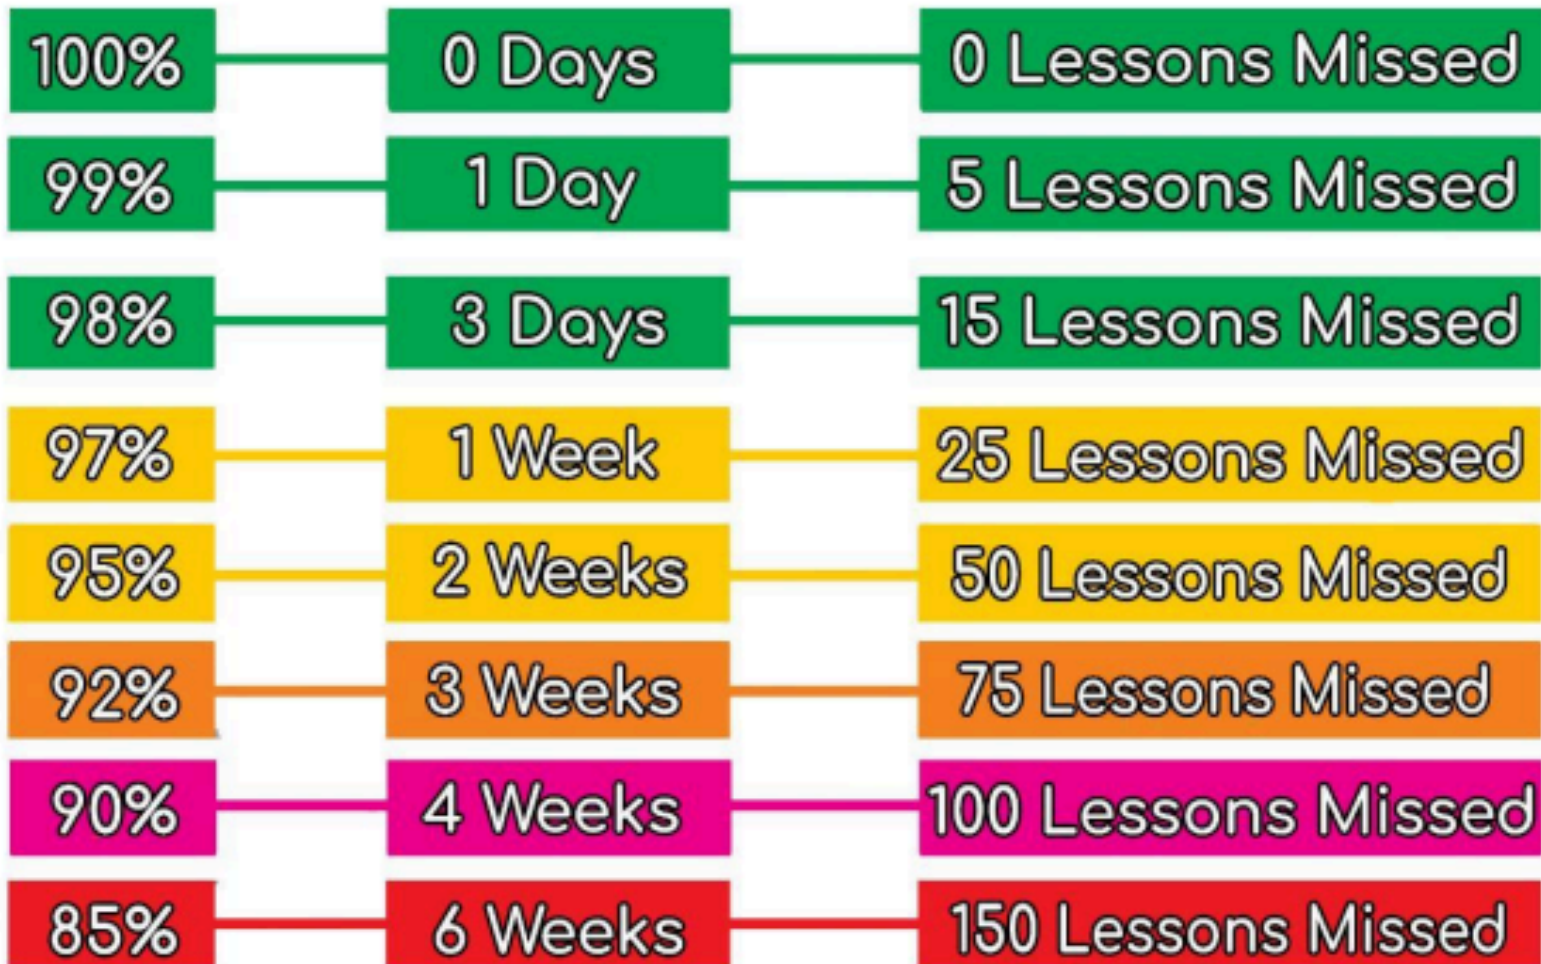

ATTENDANCE

Attending school is important to ensure children are able to make the most of their education and reach their full potential. If you raise a child's attendance, you raise their academic chances. As a parent/carer, you are legally responsible for ensuring that your child receives a suitable education.

What families can do:

- Be firm – send your child to school every day, all day, unless they are sick
- Develop good sleep and morning routines
- Schedule appointments and extra-curricular activities outside of school
- Avoid taking holidays during term time
- Seek help early before your concerns become serious

Going to school more often will make a difference; attendance habits will follow your child into work and life. Each day missed:

- puts your child behind and makes it harder for them to catch up
- can lead to lower achievement in reading, writing and numeracy
- can lead to gaps in learning and connections to friends