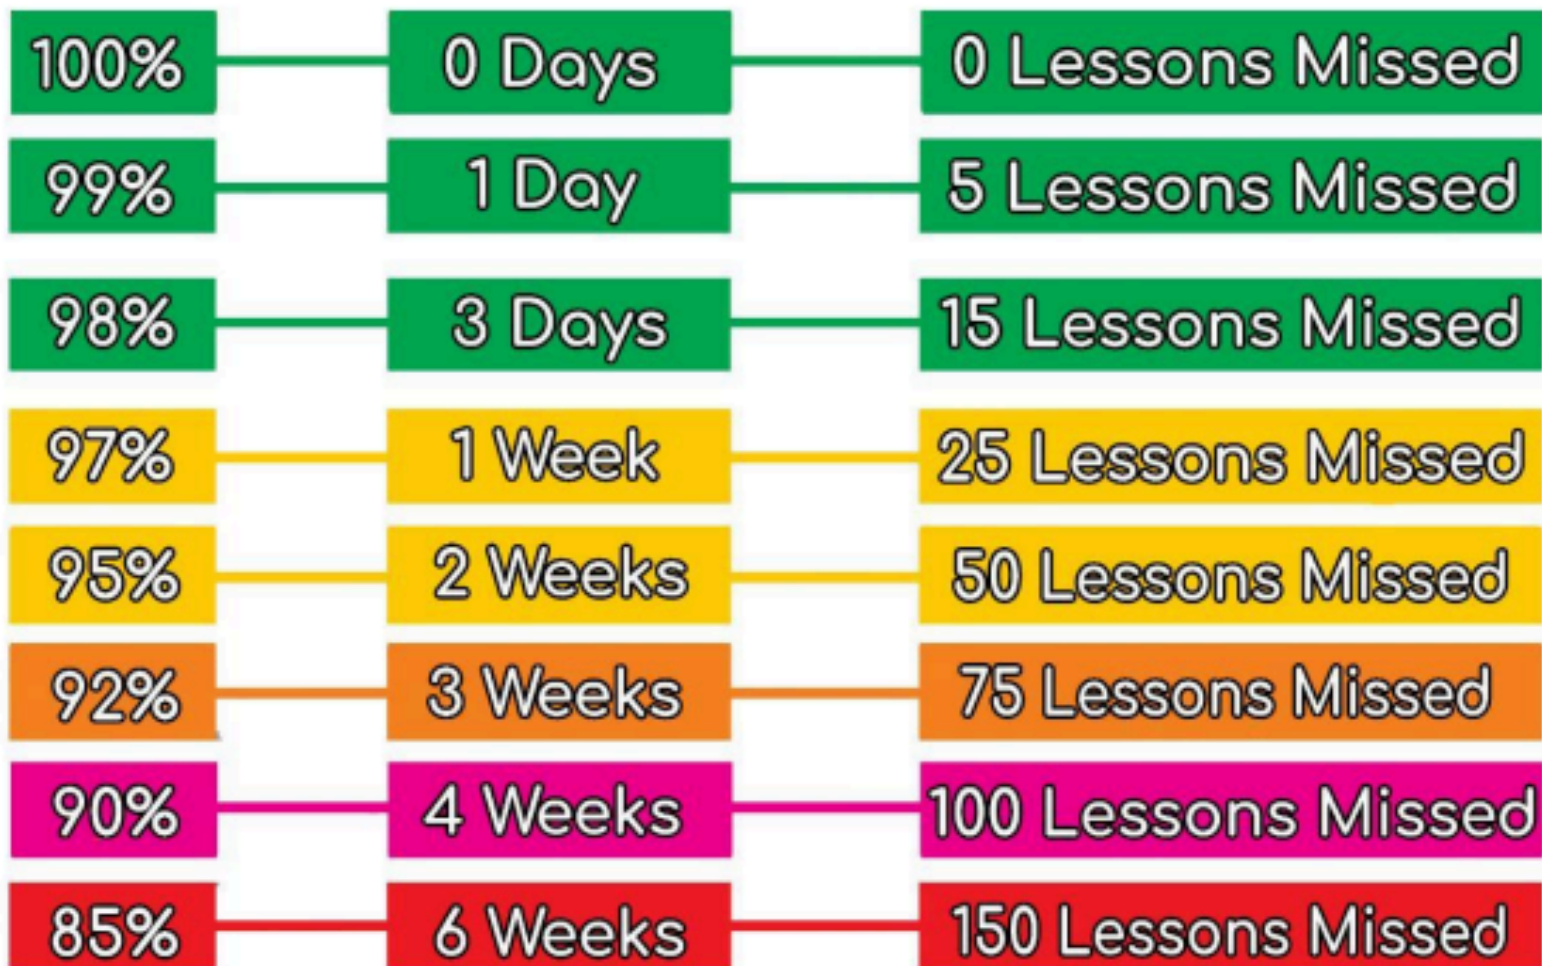

ATTENDANCE

Attending school is important to ensure children are able to make the most of their education and reach their full potential. If you raise a child's attendance, you raise their academic chances. As a parent/carer, you are legally responsible for ensuring that your child receives a suitable education.

What families can do:

- Be firm – send your child to school every day, all day, unless they are sick
- Develop good sleep and morning routines
- Schedule appointments and extra-curricular activities outside of school
- Avoid taking holidays during term time
- Seek help early before your concerns become serious

Going to school more often will make a difference; attendance habits will follow your child into work and life. Each day missed:

- puts your child behind and makes it harder for them to catch up
- can lead to lower achievement in reading, writing and numeracy
- can lead to gaps in learning and connections to friends