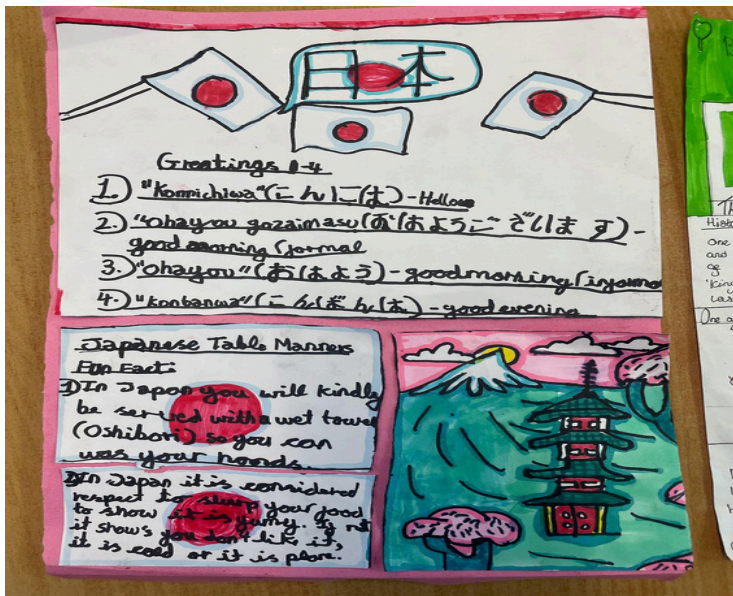

LANGUAGE COMPETITION

1st November 2024

Are you passionate about languages?
Would you like to share your language with others?
Or perhaps you would like to learn a new language?

If your answer is yes, then this competition is for you!
Create a poster about a language of your choice.
You may include:

- where in the world it is spoken.
- simple phrases to learn.
- different foods and hobbies.
- why this language is important to you.

All entries must be submitted to Ms Foster by 1st November.

The winners from each class will be invited to join our language council and receive a prize.

We have been overwhelmed by the entries for our language competition. Therefore, we would like to extend the deadline to Monday 11th November 2024. Please encourage your child to participate, as it is a wonderful opportunity to share their own culture or to perhaps even learn about a different culture. We look forward to seeing even more entries. The winners will be announced the Friday after the competition ends.